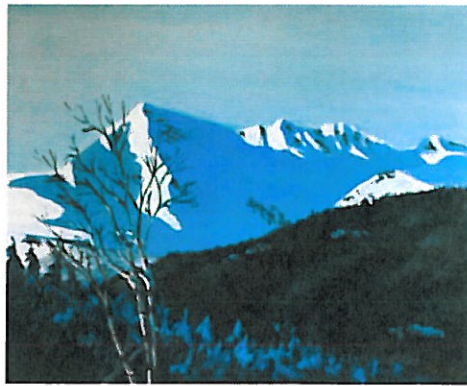

4 – 5 Images

Steele, Donald – CRAB PARK

Steele, Donald – EVENING MAIL

Steele, Donald – HELSINKI HIGHJINCS

Steele, Donald – KISPIOX WINTER

Steele, Donald – PARISIAN TOKYO

|                        |               |                         |
|------------------------|---------------|-------------------------|
| Evening Mail.jpg       | 30 X 20 inch. | Acrylic on canvas       |
| Helsinki Highjincs.jpg | 20 X 18 inch  | Oil on canvas           |
| Kispiox Winter.jpg     | 24 X 20 inch  | Acrylic on canvas       |
| Parisian Tokyo.jpg     | 14 X 10 inch  | Acrylic on canvas board |
| Crab Park.jpg          | 12 X 10 inch  | Oil on canvas board     |